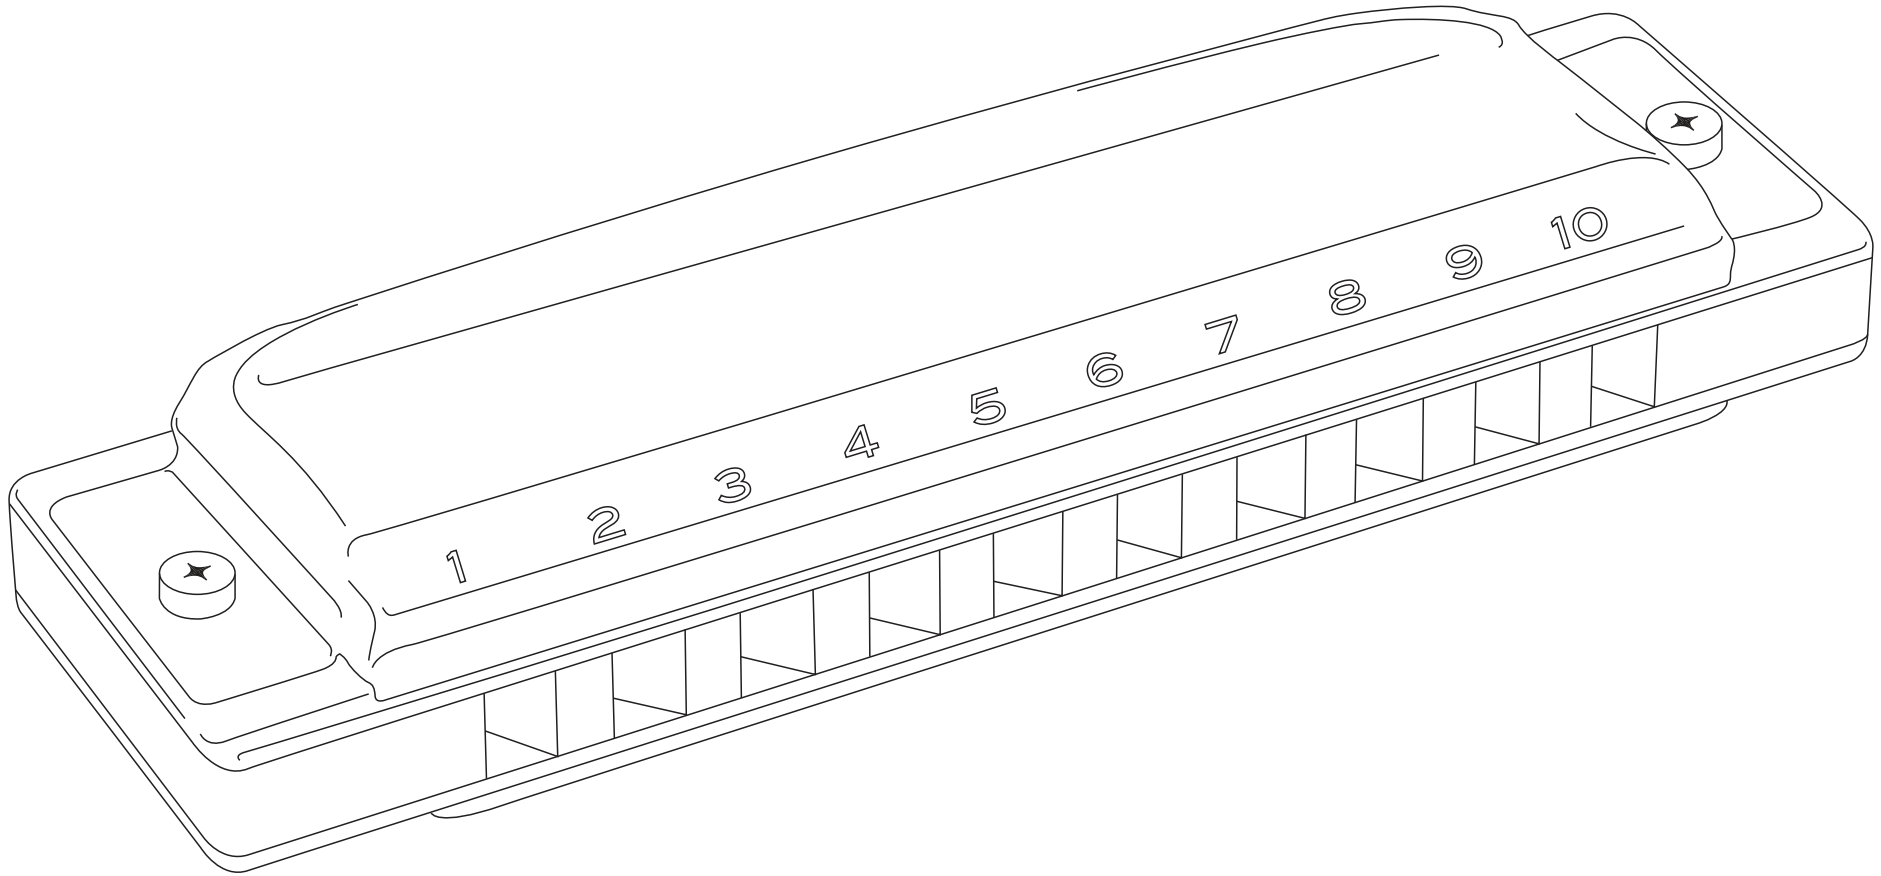

In support of the Teacher Tool Kit *Dylan, Cash, and the Nashville Cats: A New Music City*

PRESENTED BY: 
citiprivatepass.com

Color Nashville Cat Charlie McCoy's harmonica.

School Program Funders:      

Museum programs are funded in part by the BlueCross BlueShield of Tennessee Health Foundation; Marylee Chaski Charitable Corporation; the Chet Atkins Music Education Fund of The Community Foundation of Middle Tennessee; Connie Dean-Taylor, in memory of her father, Country Music Hall of Fame member Jimmy Dean; Dollar General Literacy Foundation; HCA Foundation; Mick Foundation; Metropolitan Nashville Arts Commission; Publix Super Markets Charities; Southwest Airlines; T&T Family Foundation; and Wells Fargo. Technology Partners: Cisco; NewTek; Personal Computer Systems, Inc.; and Promethean.