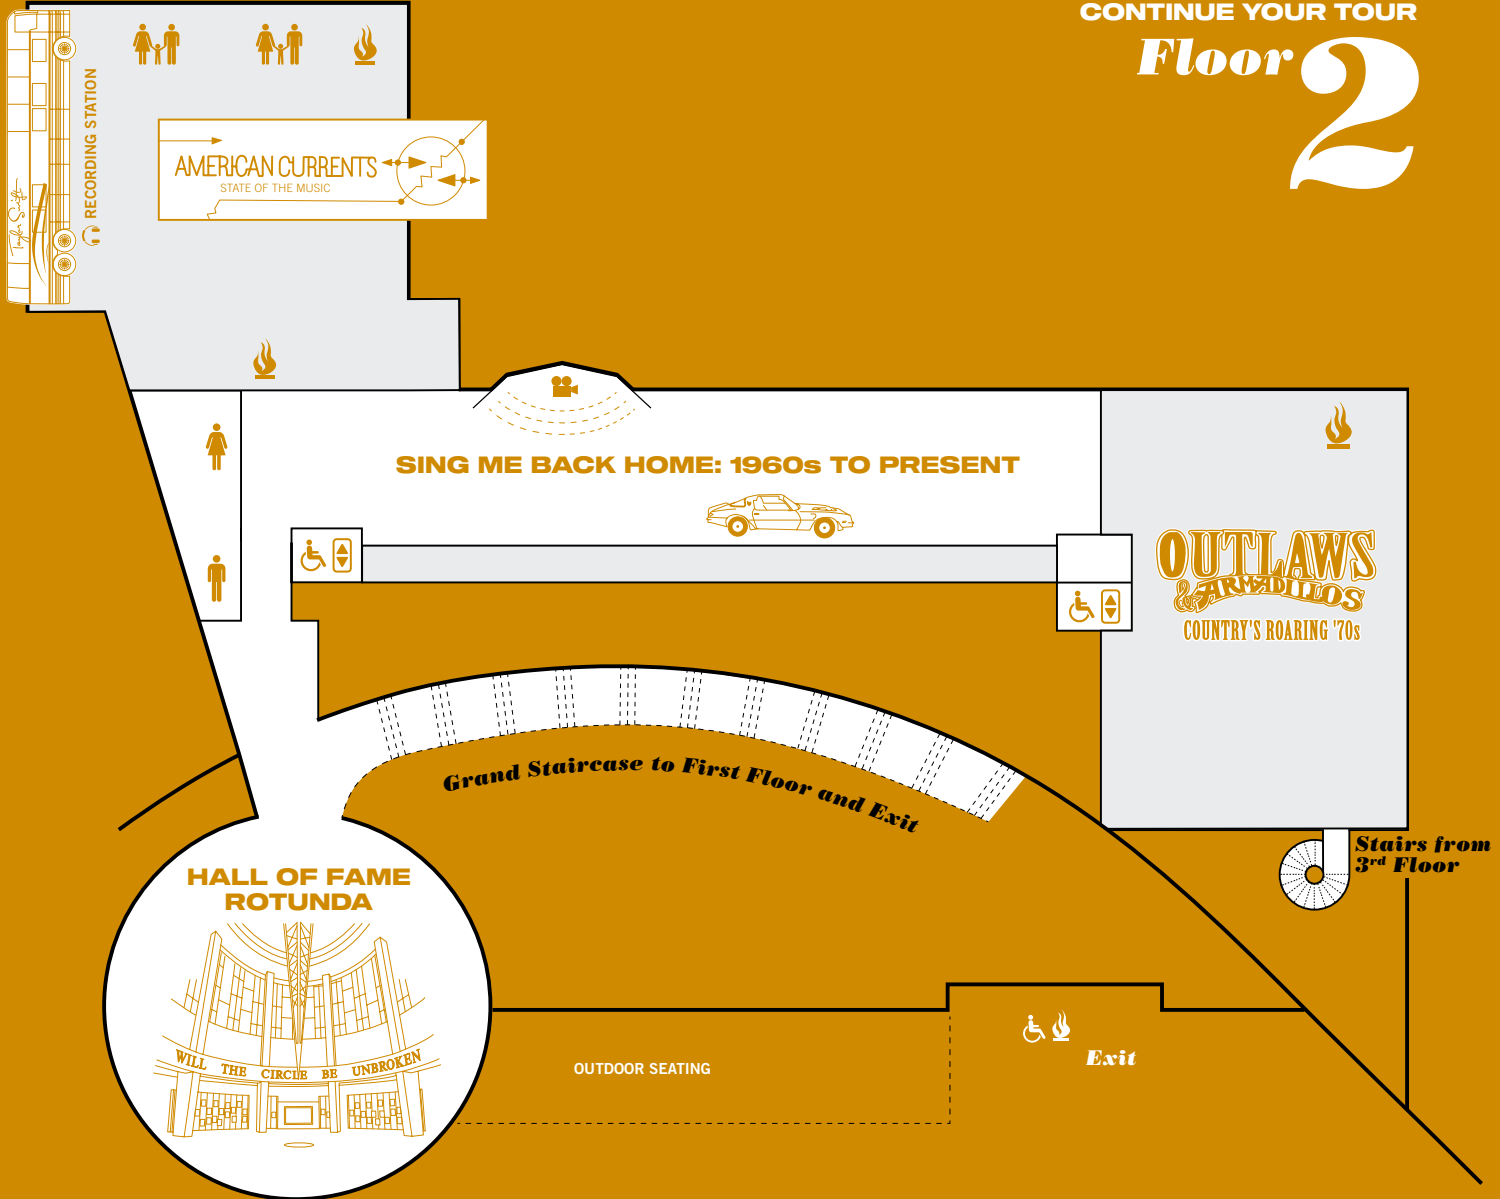

ELEVATOR

ACCESSIBLE

RESTROOM

FIRE EXIT

CONTINUE YOUR TOUR

Floor 2

ELEVATOR

ACCESSIBLE

RESTROOM

FIRE EXIT

BEGIN YOUR TOUR

Floor 3

**TAYLOR SWIFT
EDUCATION CENTER**
*Classrooms, Educational Programs,
and Family Activities*

**MARTINA McBRIDE:
THE POWER
OF HER VOICE**

**Begin
Tour Here**

Permanent Collection
**SING ME BACK HOME:
FOLK ROOTS TO THE 1960s**

**FLORIDA
GEORGIA LINE:
MIX IT UP STRONG**

**BILL ANDERSON:
AS FAR AS I CAN SEE**

THE PRECIOUS JEWELS

GOLD RECORD WALL

**Stairs to
2nd Floor**