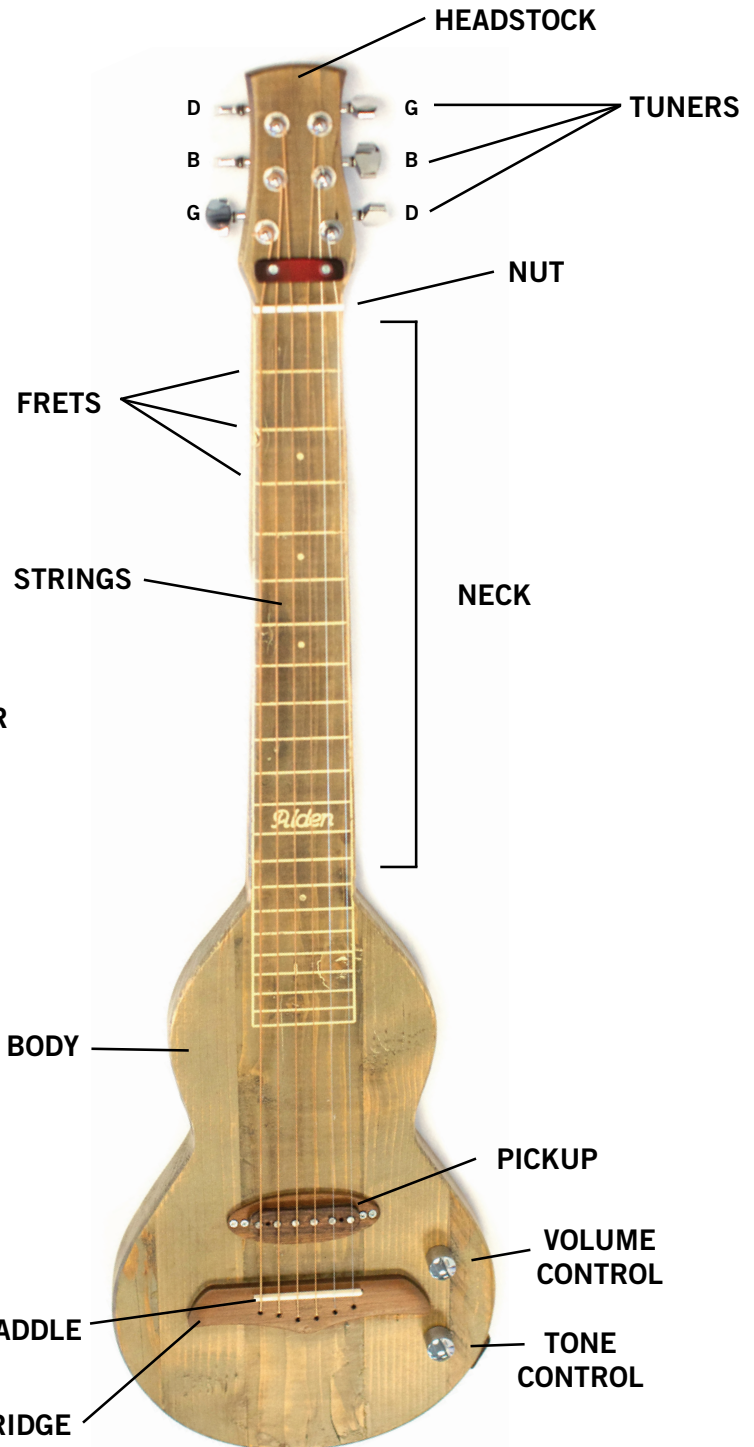

# Lap Steel Guitar

**G**  
PLAY ALL OPEN STRINGS

**C**  
PLACE STEEL BAR  
OVER THE 5<sup>TH</sup> FRET

**D**  
PLACE STEEL BAR  
OVER THE 7<sup>TH</sup> FRET

O: PLAY THIS OPEN STRING.