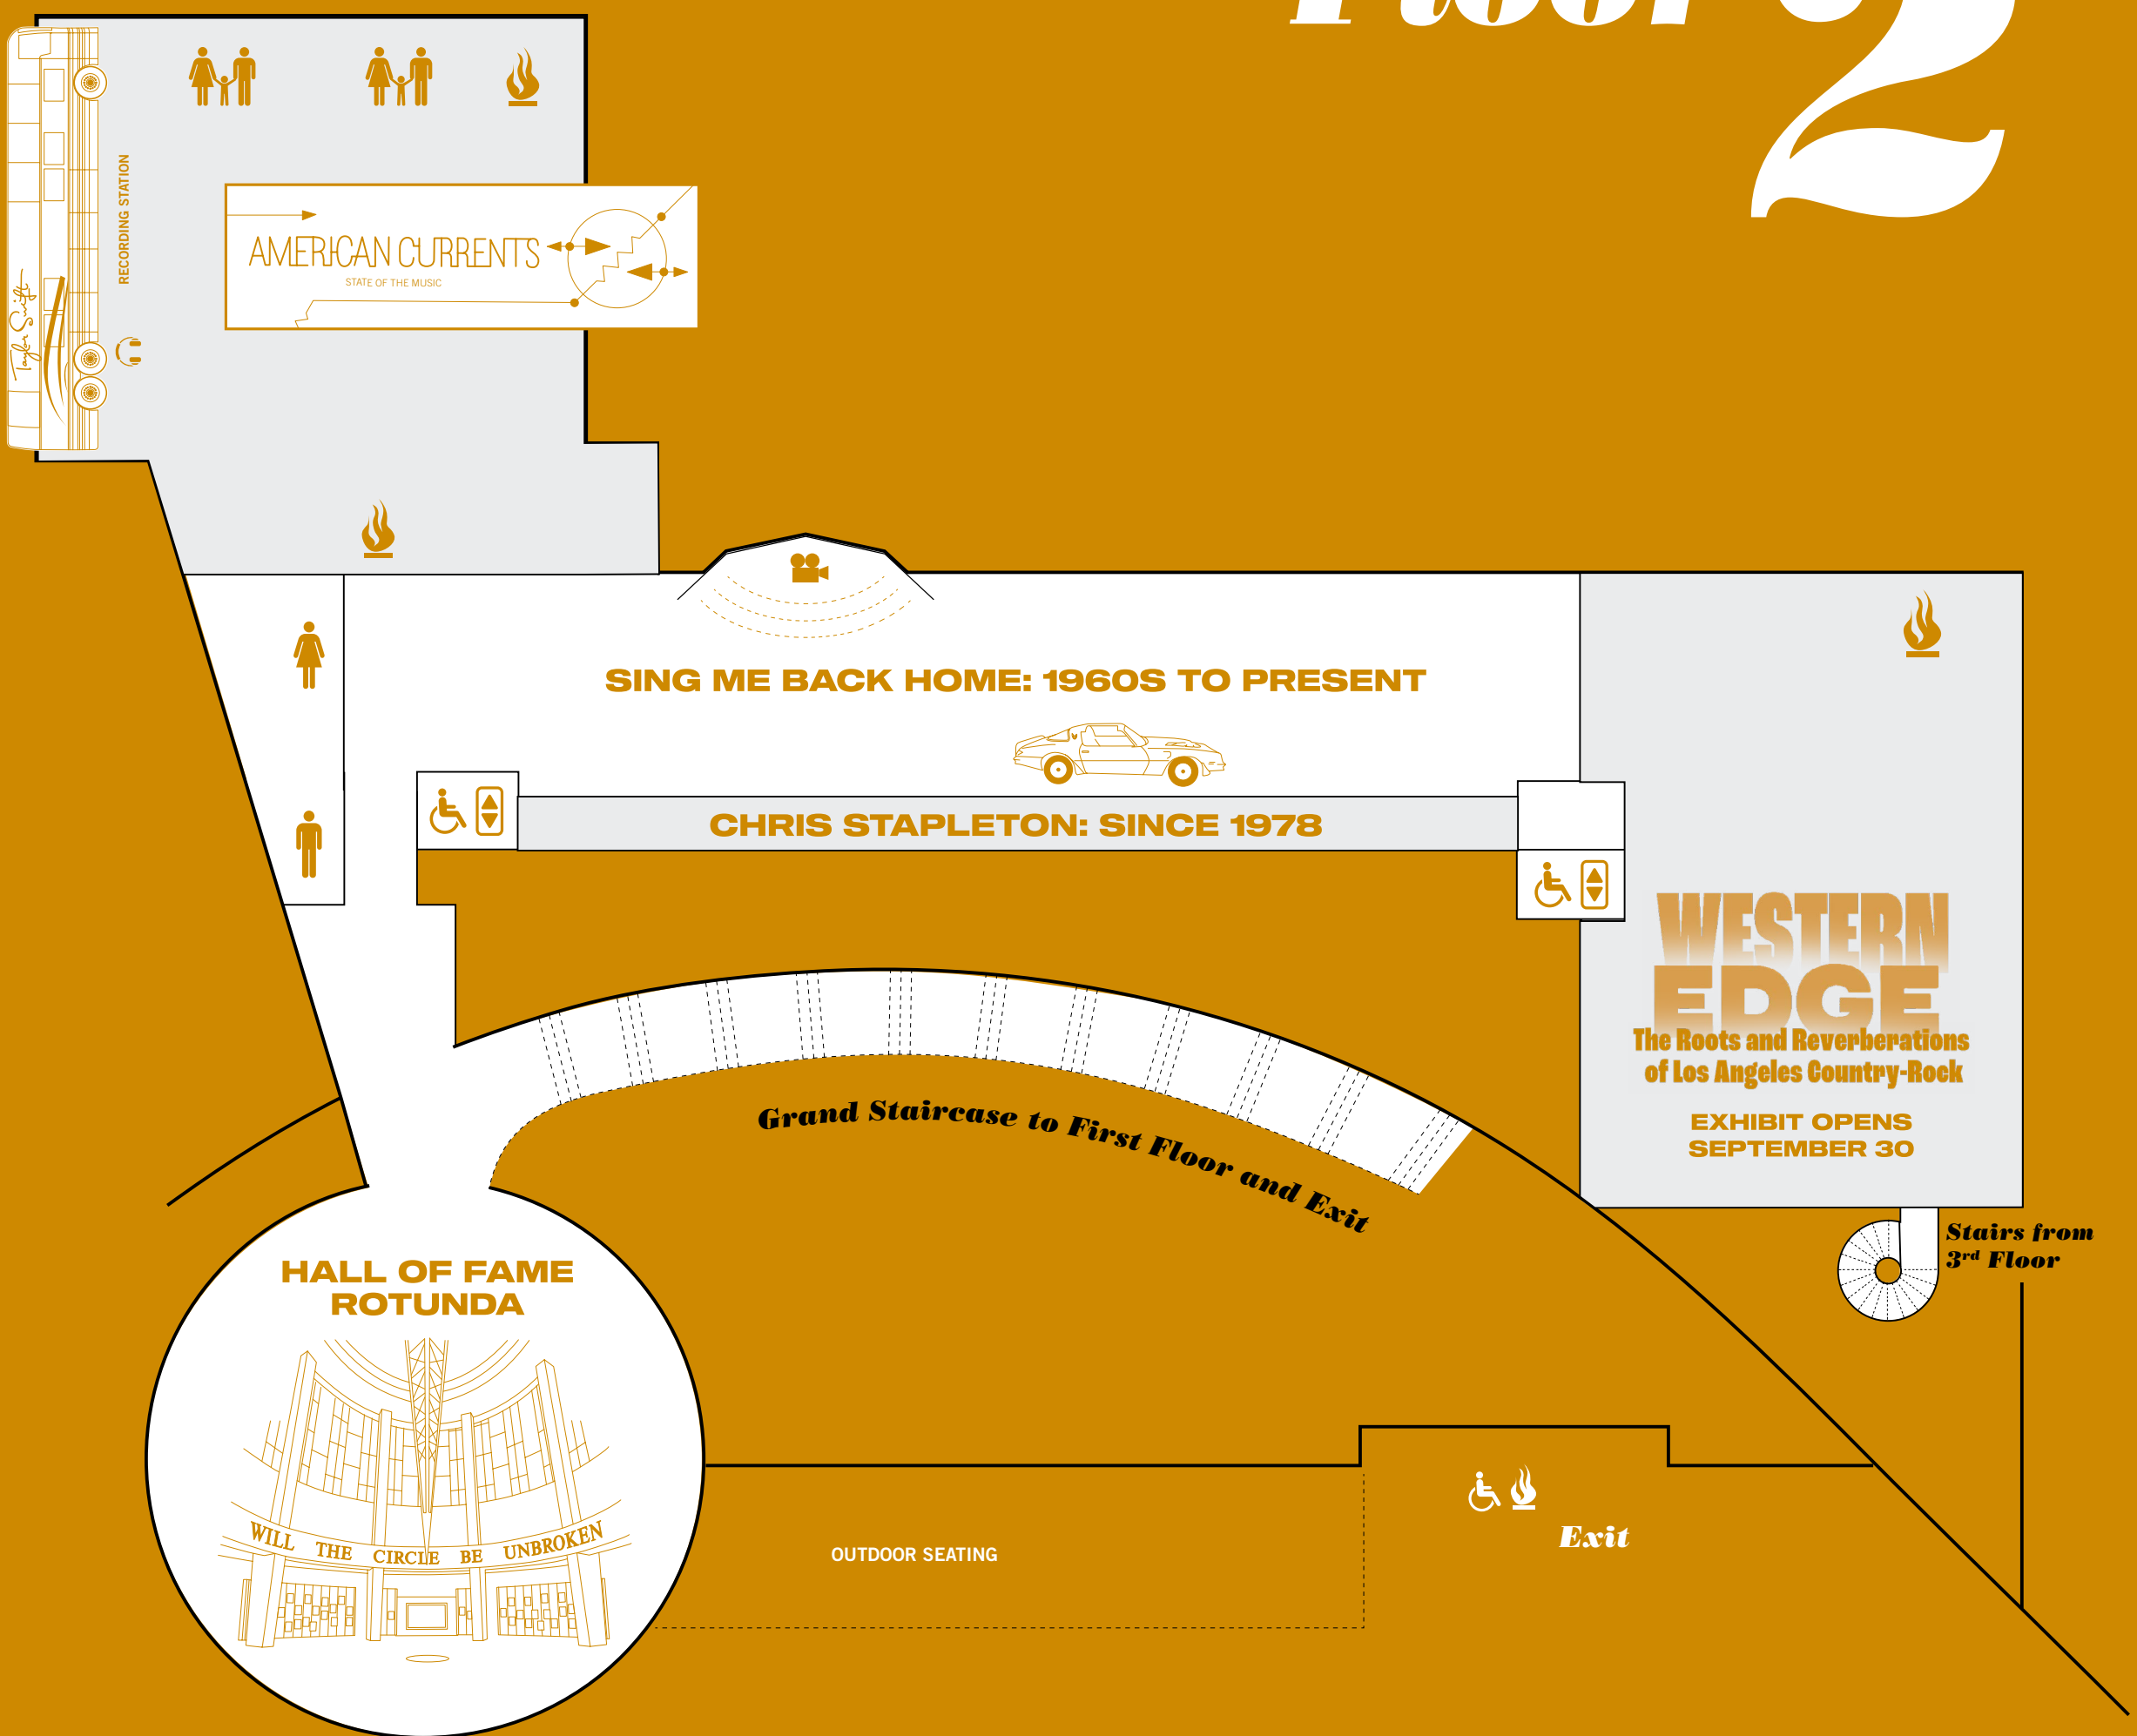

ELEVATOR

ACCESSIBLE

RESTROOM

FIRE EXIT

Floor 1

BEGIN THE HATCH SHOW PRINT TOUR
Meet here 10 minutes prior to tour time

BEGIN THE COUNTRY MUSIC HALL OF FAME AND MUSEUM TOUR

BEGIN THE HISTORIC RCA STUDIO B TOUR
Meet shuttle here 15 minutes prior to tour time

ELEVATOR

ACCESSIBLE

RESTROOM

FIRE EXIT

CONTINUE YOUR TOUR

Floor 2

ELEVATOR

ACCESSIBLE

RESTROOM

FIRE EXIT

BEGIN YOUR TOUR

Floor 3

**TAYLOR SWIFT
EDUCATION CENTER**
CLASSROOMS, EDUCATIONAL PROGRAMS,
AND FAMILY ACTIVITIES

**MARTINA McBRIDE:
THE POWER
OF HER VOICE**

Begin *PERMANENT COLLECTION*
**SING ME BACK HOME:
FOLK ROOTS TO THE 1960S**

★

**FLORIDA
GEORGIA LINE:
MIX IT UP STRONG**

**BILL ANDERSON:
AS FAR AS I CAN SEE**