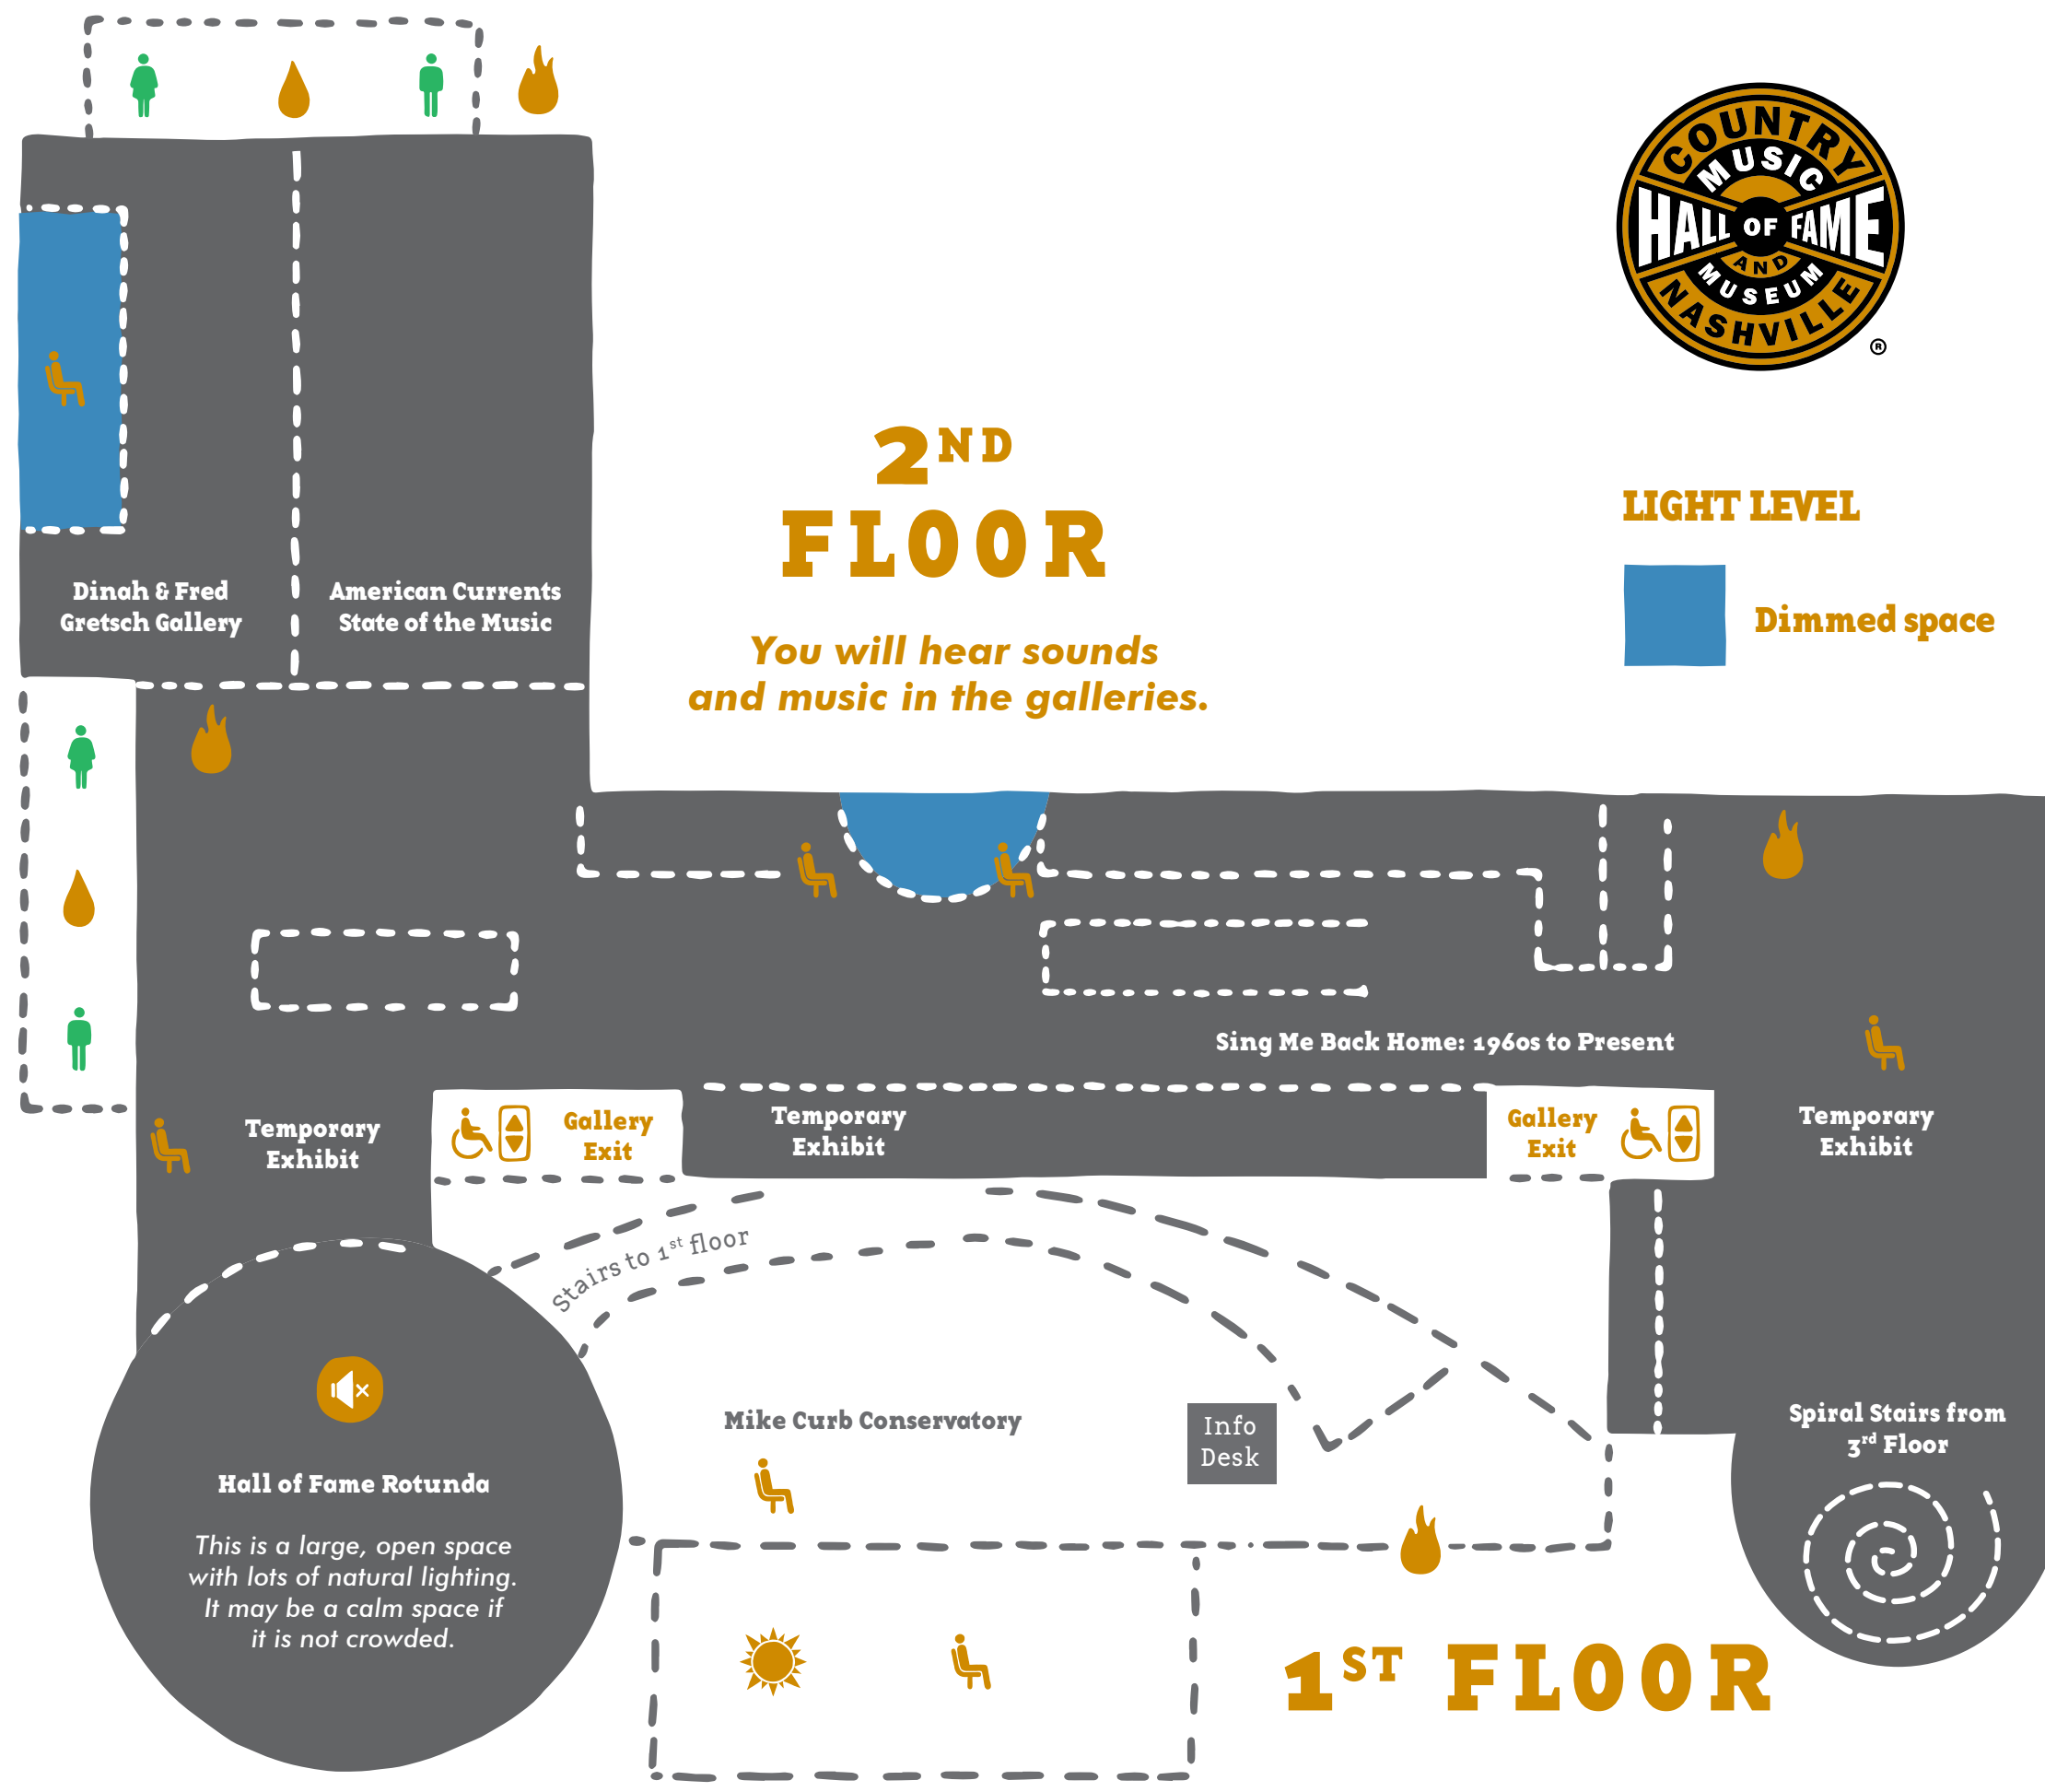

# 2<sup>ND</sup> FLOOR

You will hear sounds and music in the galleries.

LIGHT LEVEL

Quiet Space

Outside Space

Fire Exit

Water Fountain

Restroom

Elevator

Seating

Dinah & Fred Gretsch Gallery

American Currents State of the Music

Sing Me Back Home: 1960s to Present

Temporary Exhibit

Gallery Exit

Temporary Exhibit

Gallery Exit

Temporary Exhibit

Hall of Fame Rotunda

This is a large, open space with lots of natural lighting. It may be a calm space if it is not crowded.

Mike Curb Conservatory

Info Desk

Spiral Stairs from 3<sup>rd</sup> Floor

# 3<sup>RD</sup> FLOOR

*You will hear sounds  
and music in the galleries.*

**LIGHT LEVEL**

Quiet Space

Outside Space

Fire Exit

Water Fountain

Restroom