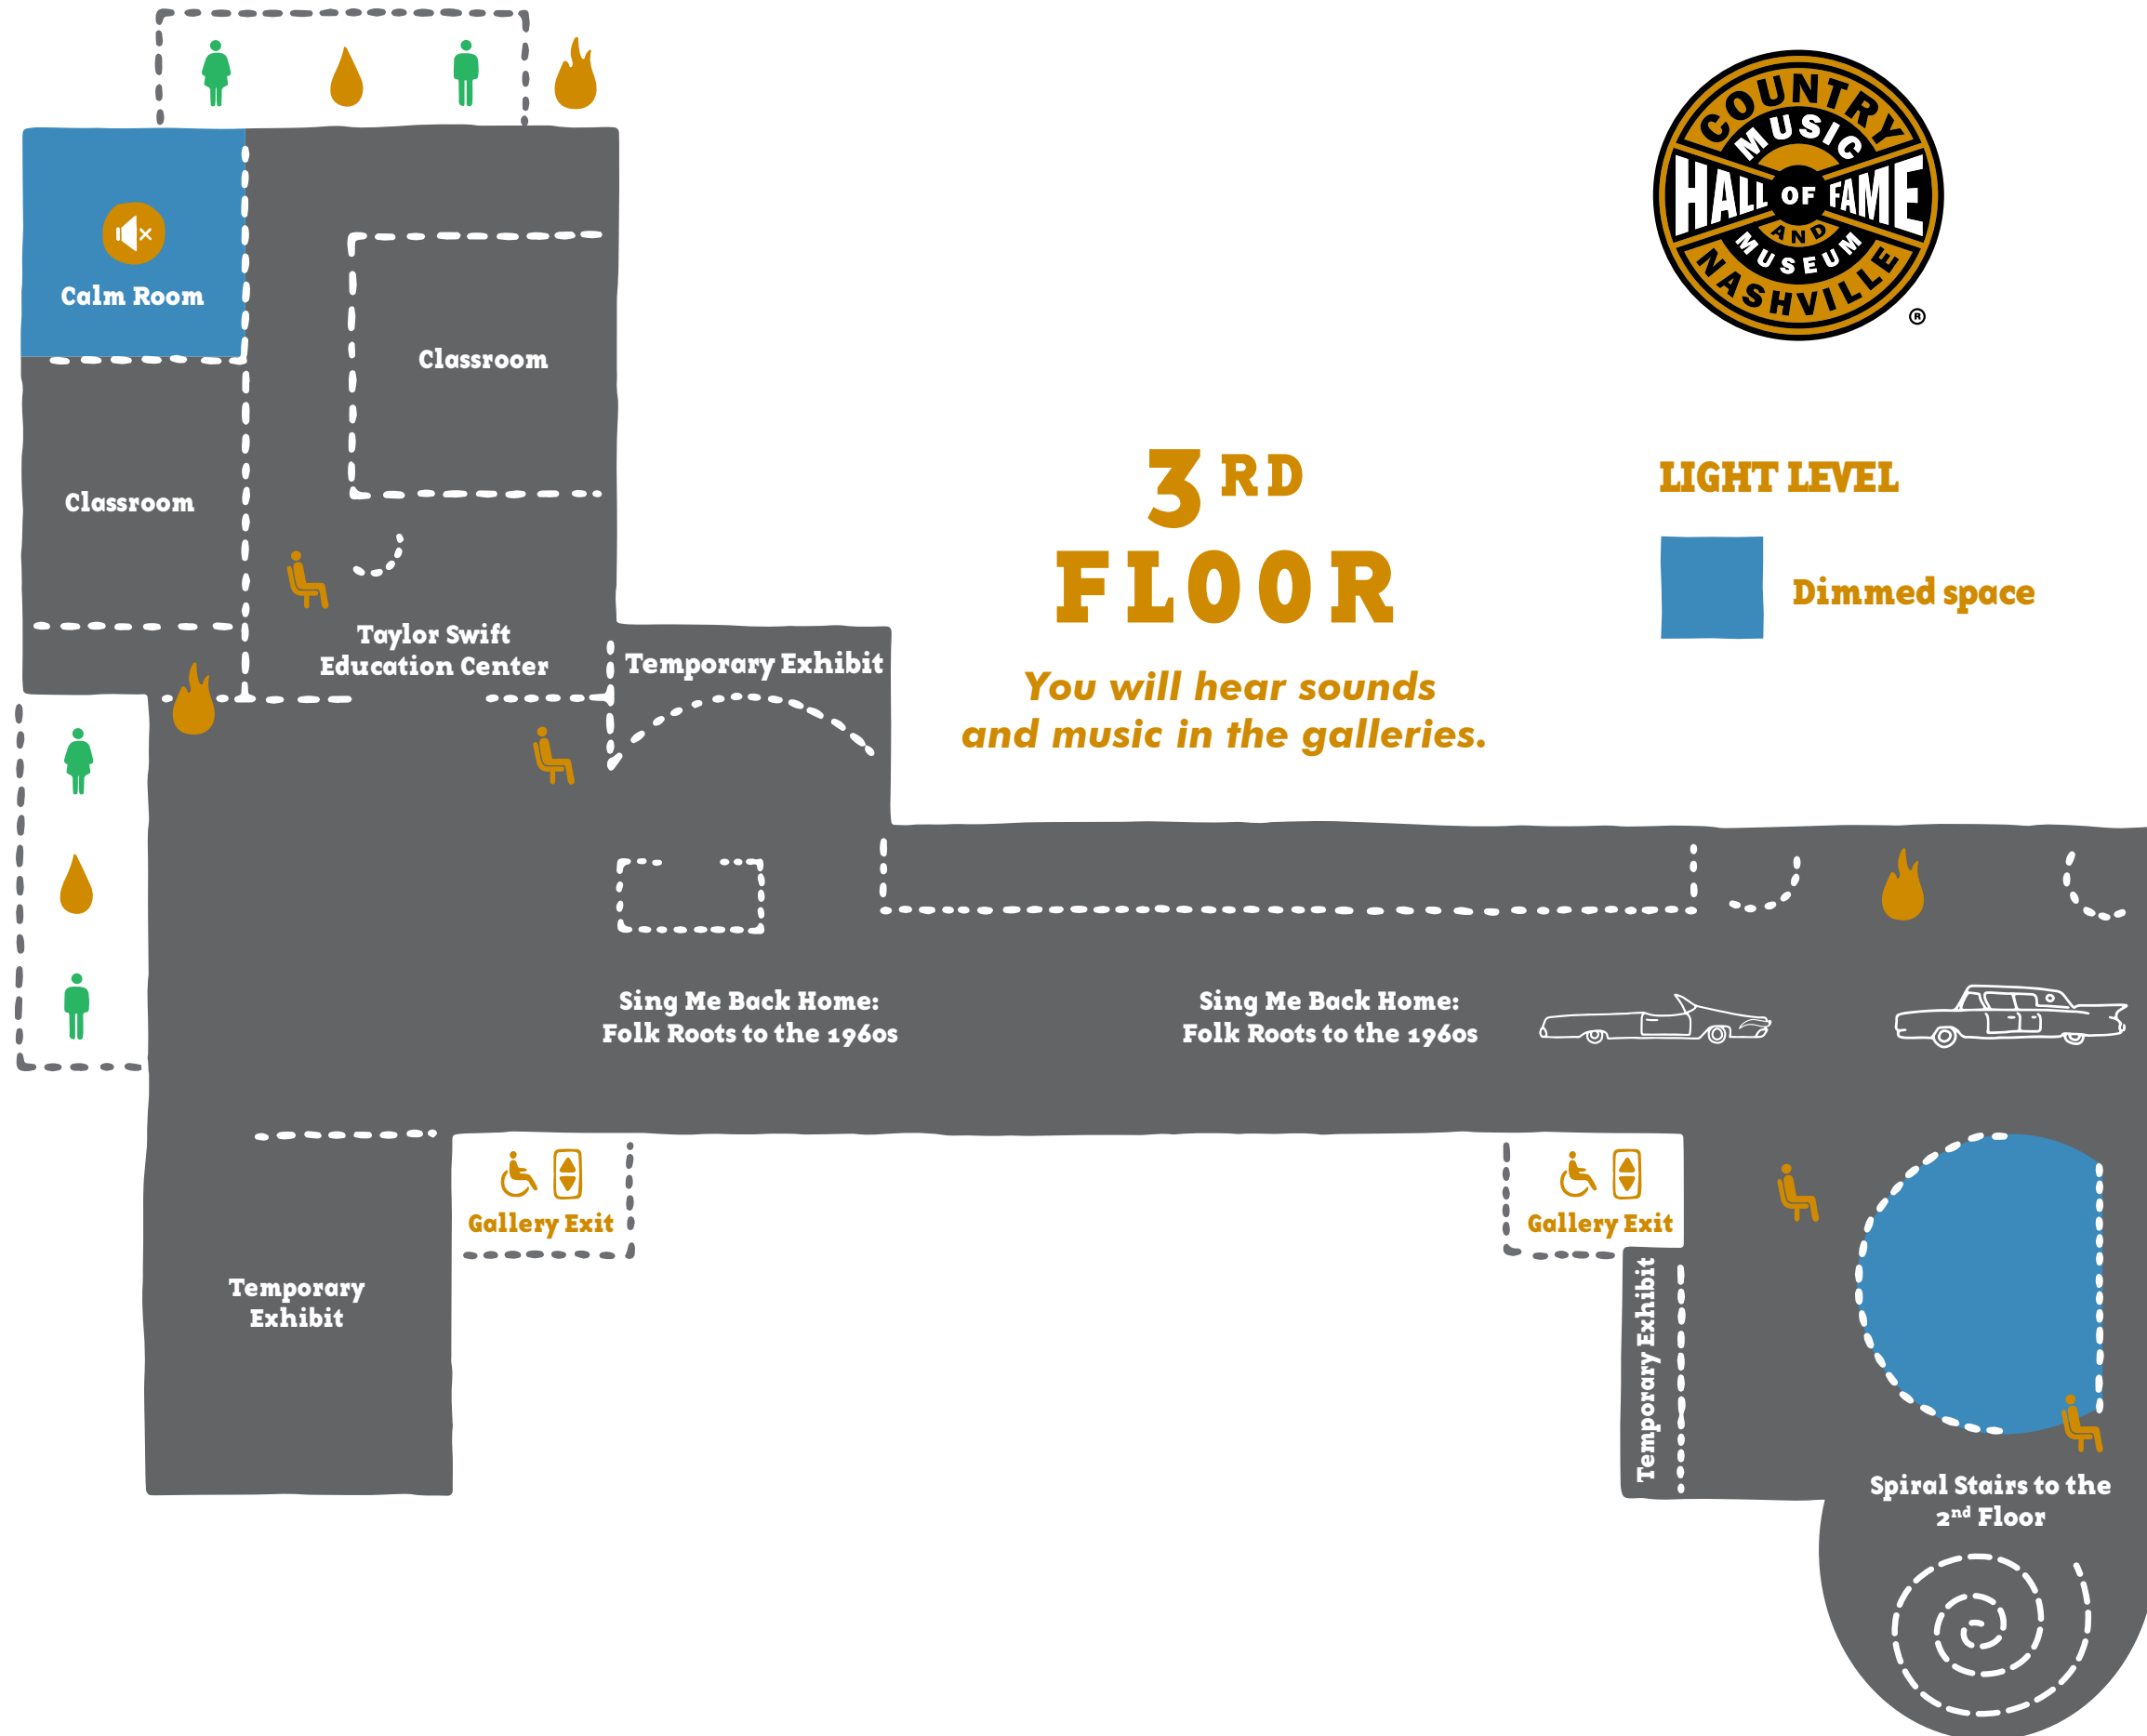

# 2<sup>ND</sup> FLOOR

You will hear sounds and music in the galleries.

LIGHT LEVEL

Quiet Space

Outside Space

Fire Exit

Water Fountain

Restroom

Gallery Exit

Temporary Exhibit

Hall of Fame Rotunda

This is a large, open space with lots of natural lighting. It may be a calm space if it is not crowded.

Mike Curb Conservatory

Info Desk

Spiral Stairs from 3<sup>rd</sup> Floor

# 1<sup>ST</sup> FLOOR

Stairs to 1<sup>st</sup> floor

# 3<sup>RD</sup> FLOOR

*You will hear sounds  
and music in the galleries.*

**LIGHT LEVEL**

Quiet Space

Outside Space

Fire Exit

Water Fountain

Restroom