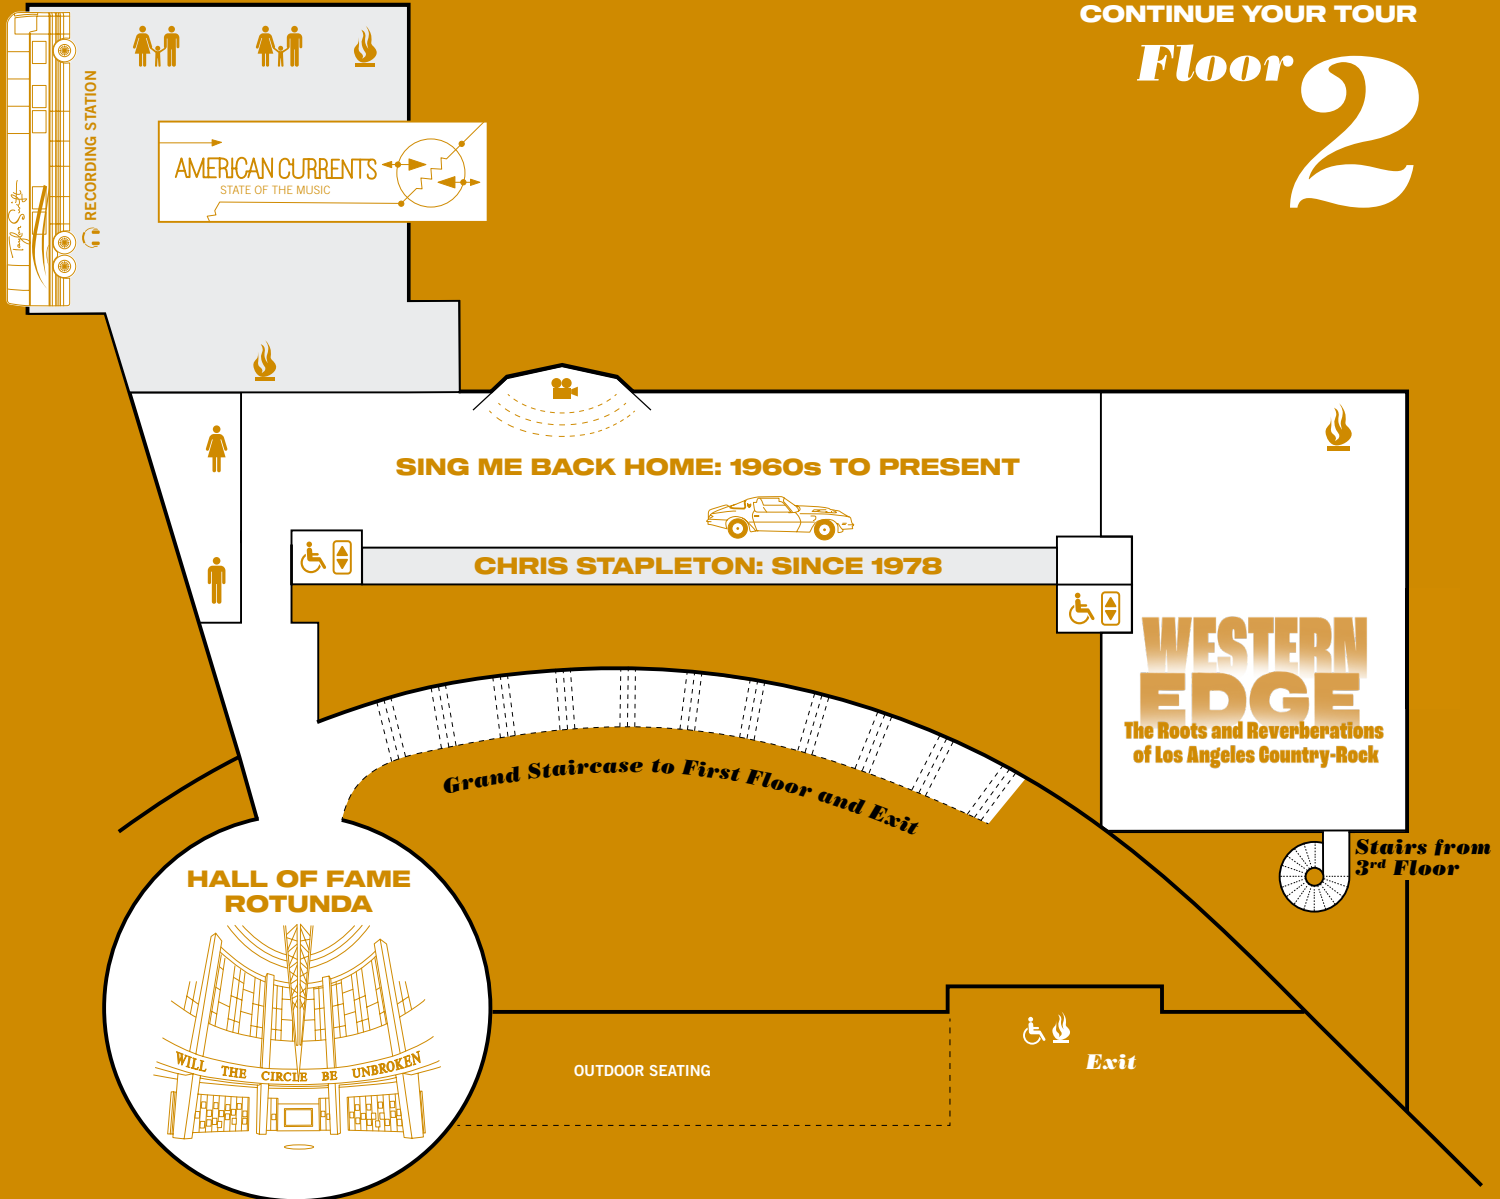

ELEVATOR

ACCESSIBLE

RESTROOM

FIRE EXIT

CONTINUE YOUR TOUR

Floor 2