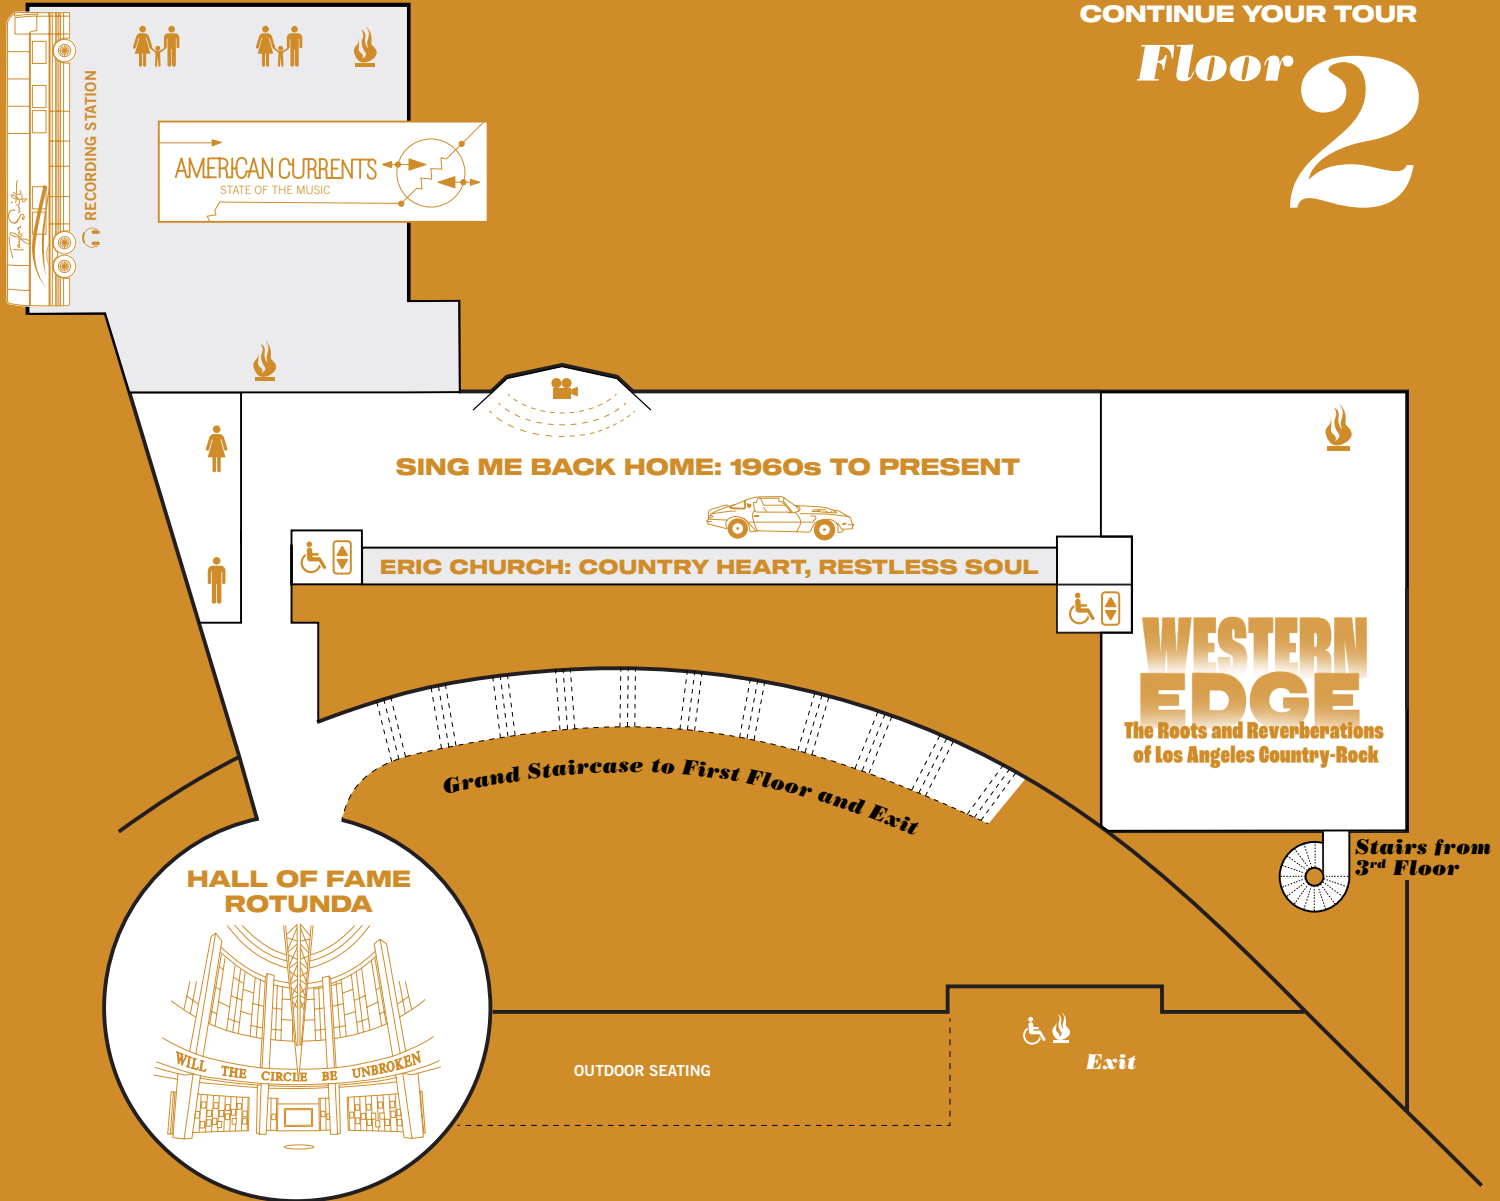

ELEVATOR

ACCESSIBLE

RESTROOM

FIRE EXIT

CONTINUE YOUR TOUR

Floor 2