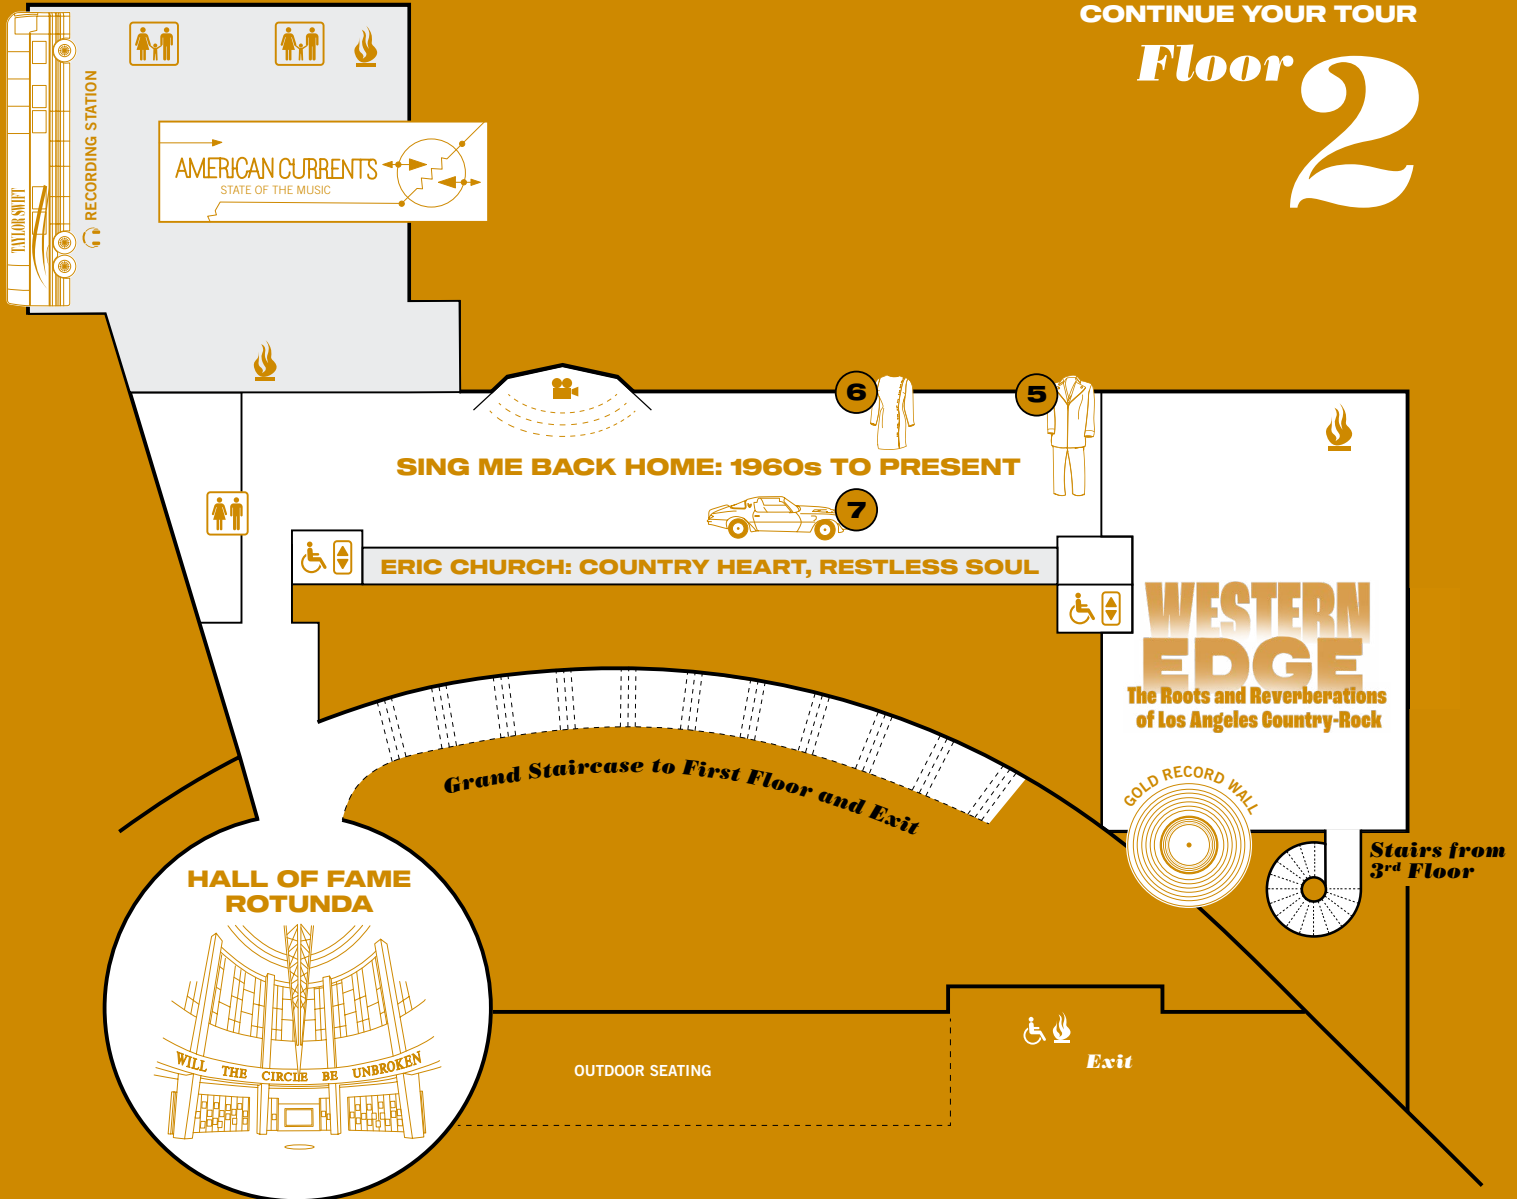

ELEVATOR

ACCESSIBLE

RESTROOM

FIRE EXIT

CONTINUE YOUR TOUR

Floor 2

ELEVATOR

ACCESSIBLE

RESTROOM

FIRE EXIT

Floor 1

BEGIN THE HATCH SHOW PRINT TOUR
Meet here 10 minutes prior to tour time

BEGIN THE COUNTRY MUSIC HALL OF FAME AND MUSEUM TOUR

BEGIN THE HISTORIC RCA STUDIO B TOUR
Meet shuttle here 15 minutes prior to tour time