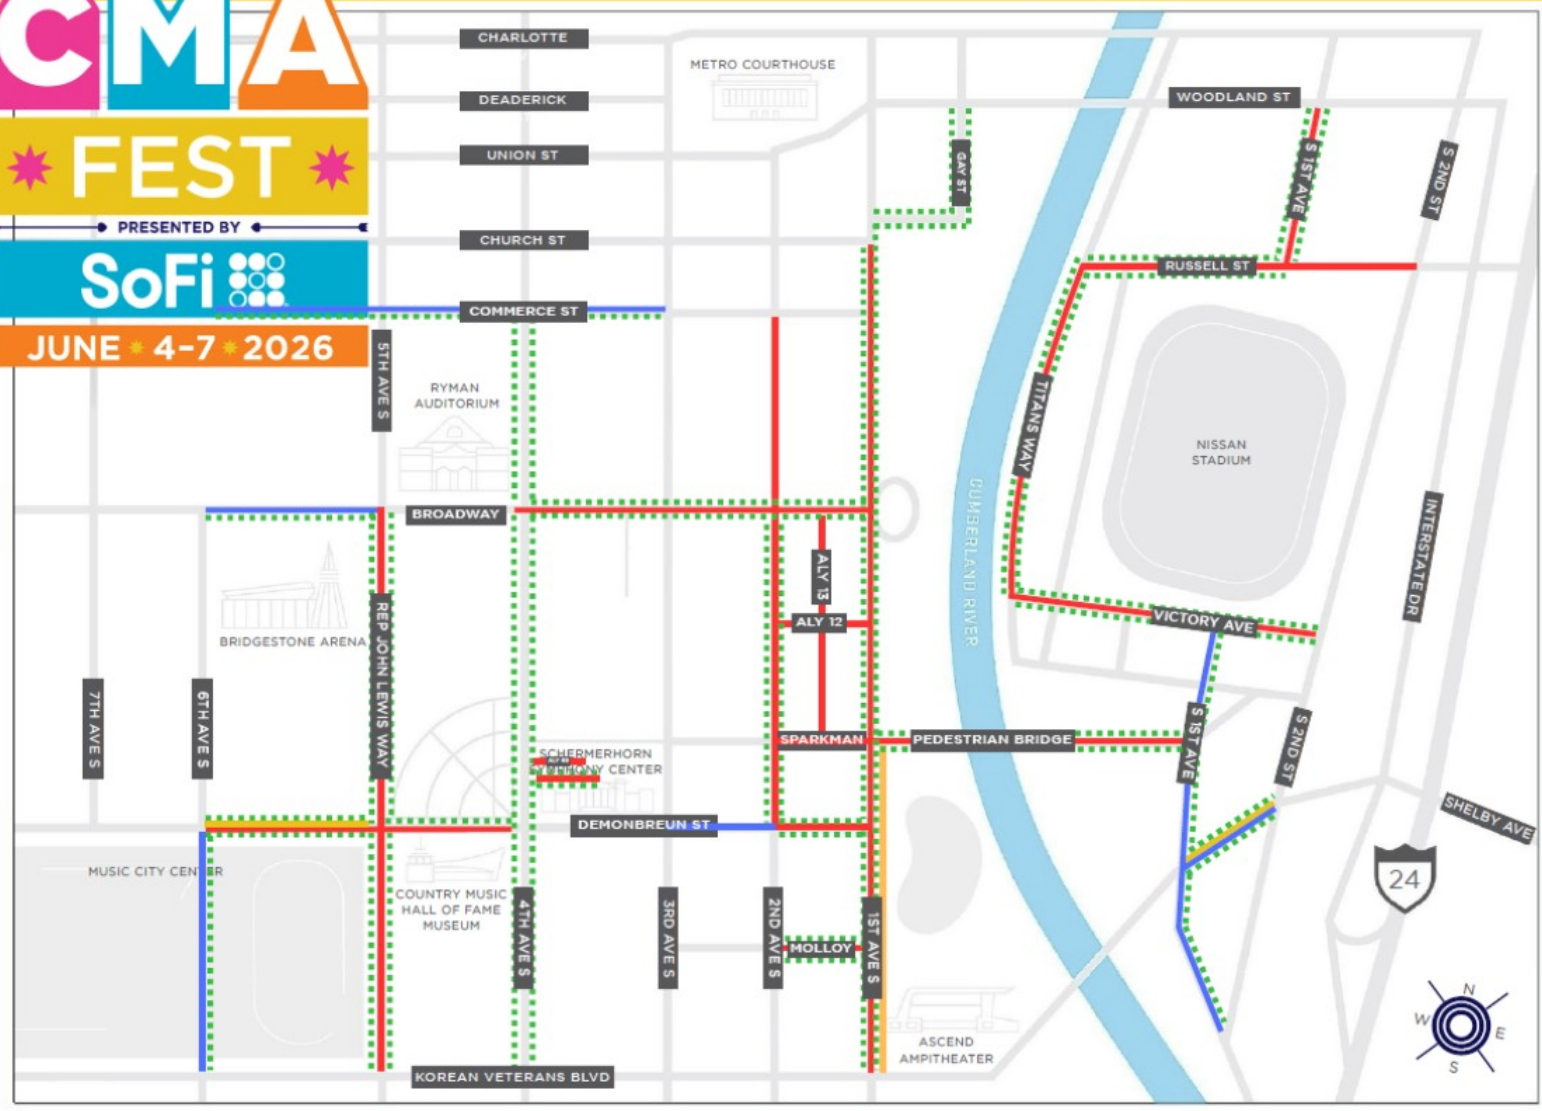

FEST

PRESENTED BY SoFi

JUNE 4-7 2026

June 4th  
Thursday

June 5th  
Friday

June 6th  
Saturday

June 7th  
Sunday

**CLOSURE LEGEND**

- Sidewalk
- Street
- Lane
- Bike Lane